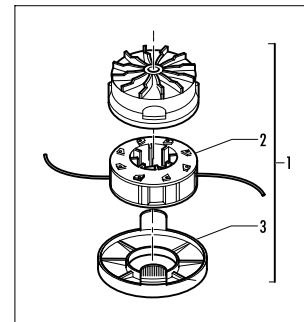

brand	YARDPRO

date	JUN/03	SHEET 1/2

Model	Prefix
RT 700 EURO	01

Product number
953900466

FIGURE 2